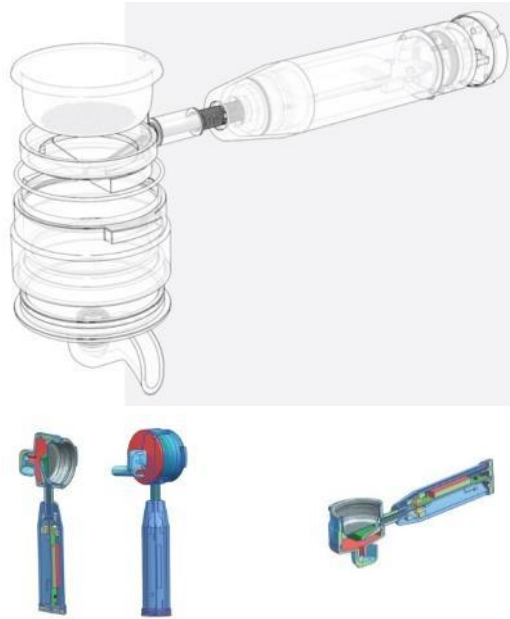

ZERO CONTROL

HAND DRIP

- DESIGN
- DESIGN MOCK-UP
- ENGINEERING
- MOCK-UP
- QDM
- MASS PRODUCTION