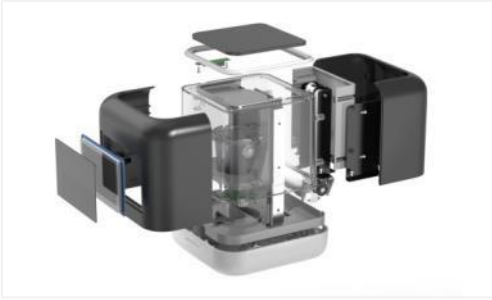

DNC BIOTECHNOLOGY

소변 분석기

- DESIGN
- DESIGN MOCK-UP
- ENGINEERING
- MOCK-UP
- QDM
- MASS PRODUCTION