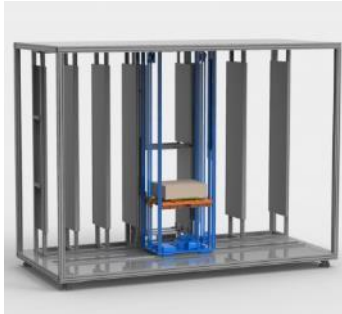

스마트 큐브

택배 자동 보관 시스템

- DESIGN
- DESIGN MOCK-UP
- ENGINEERING
- MOCK-UP
- QDM
- MASS PRODUCTION